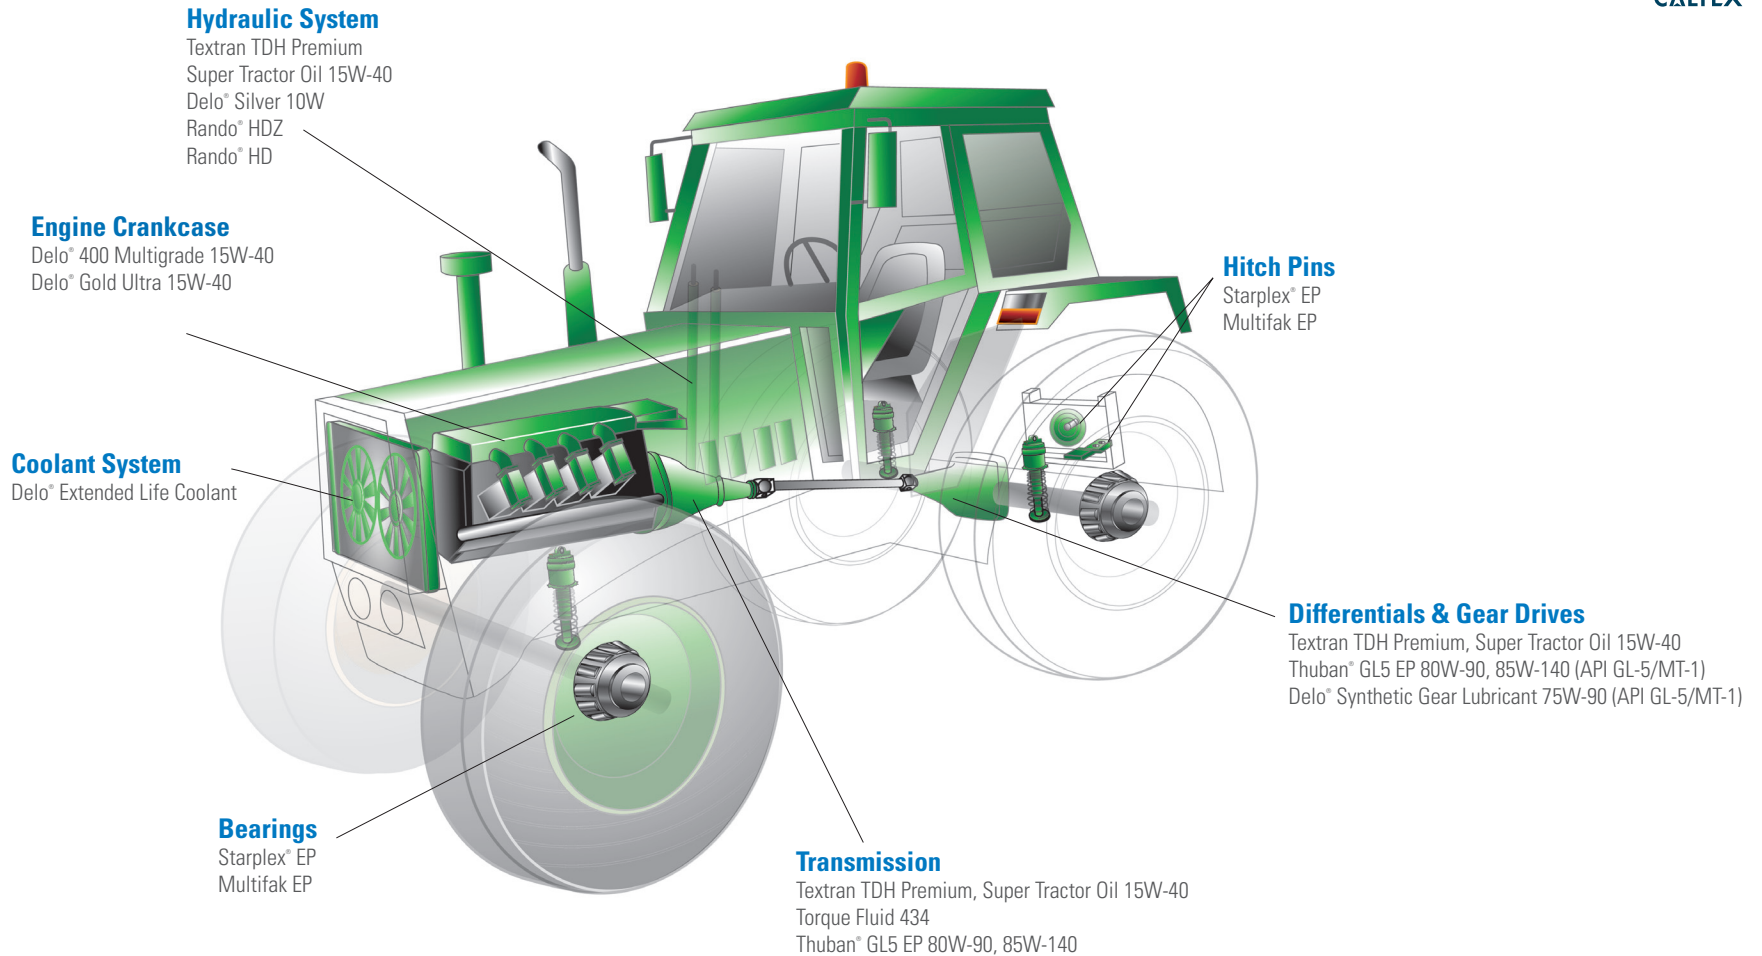

Delo[®] Protection for Agricultural Equipment

The product recommendations provide general guidelines for use in tractors. All manufacturers have different coolant and lubricant requirements and recommendations. It will be important to contact a Chevron representative or refer to the Original Equipment Manufacturer manual to confirm the proper product is used for the application. You may contact our LUBETEK organization for confirmation of specific tractor OEM specifications.